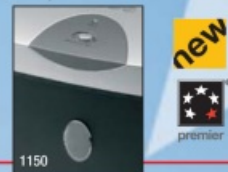

950 924192 £29.99
1150 924215 £39.99